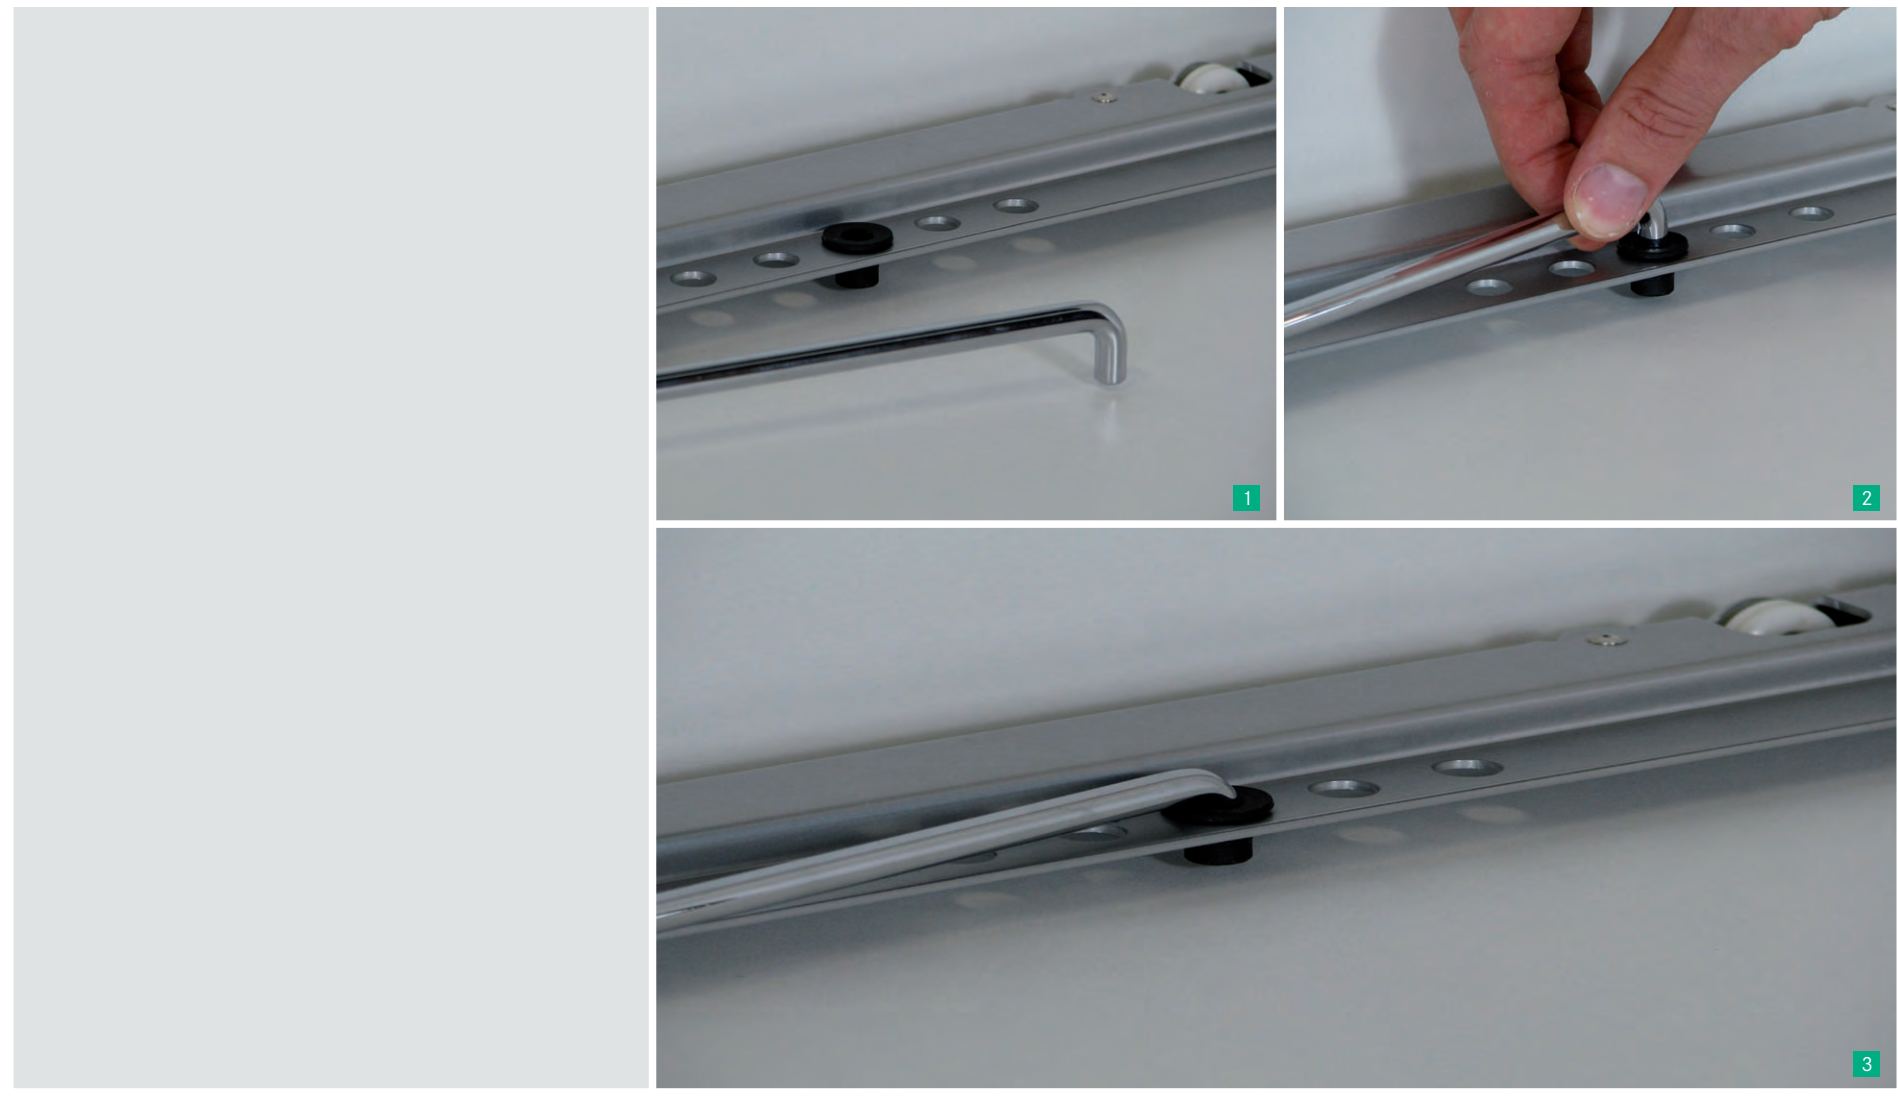

MagicCorner 2009

 **KESSEBÖHMER**

Selbsteinzug-Demontage (optional)  
Self-closing-mechanism disassembly (optional)

# MagicCorner 2009

Selbsteinzug-Demontage · Self-closing-mechanism disassembly

# MagicCorner 2009

Selbsteinzug-Montage · Self-closing-mechanism assembly